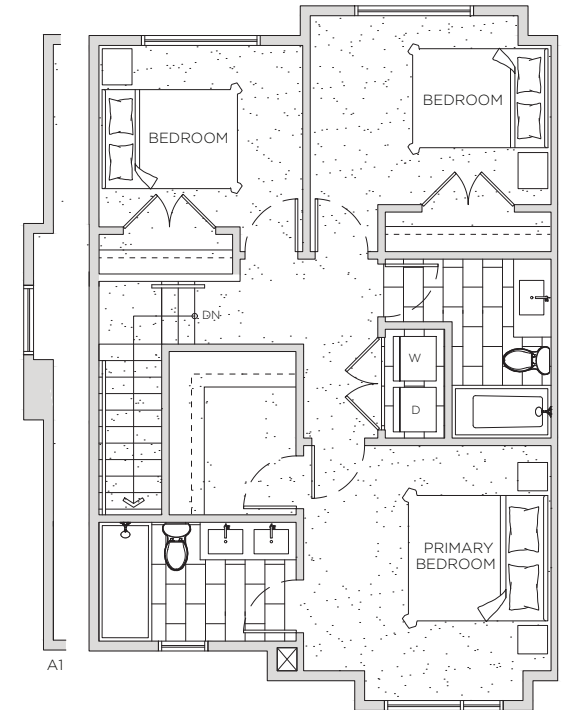

SIGNATURE

BY CRESCENT CREEK HOMES

A Series

4 Bedroom, 3.5 Bathroom

1,962-1,997 sq. ft.

LOWER

MAIN

UPPER

SIGNATURE

BY CRESCENT CREEK HOMES

B Series

4 Bedroom, 3.5 Bathroom
2,003-2,041 sq. ft.

SIGNATURE

BY CRESCENT CREEK HOMES

C Series

4 Bedroom, 2.5 Bathroom
1,472-1,494 sq. ft.