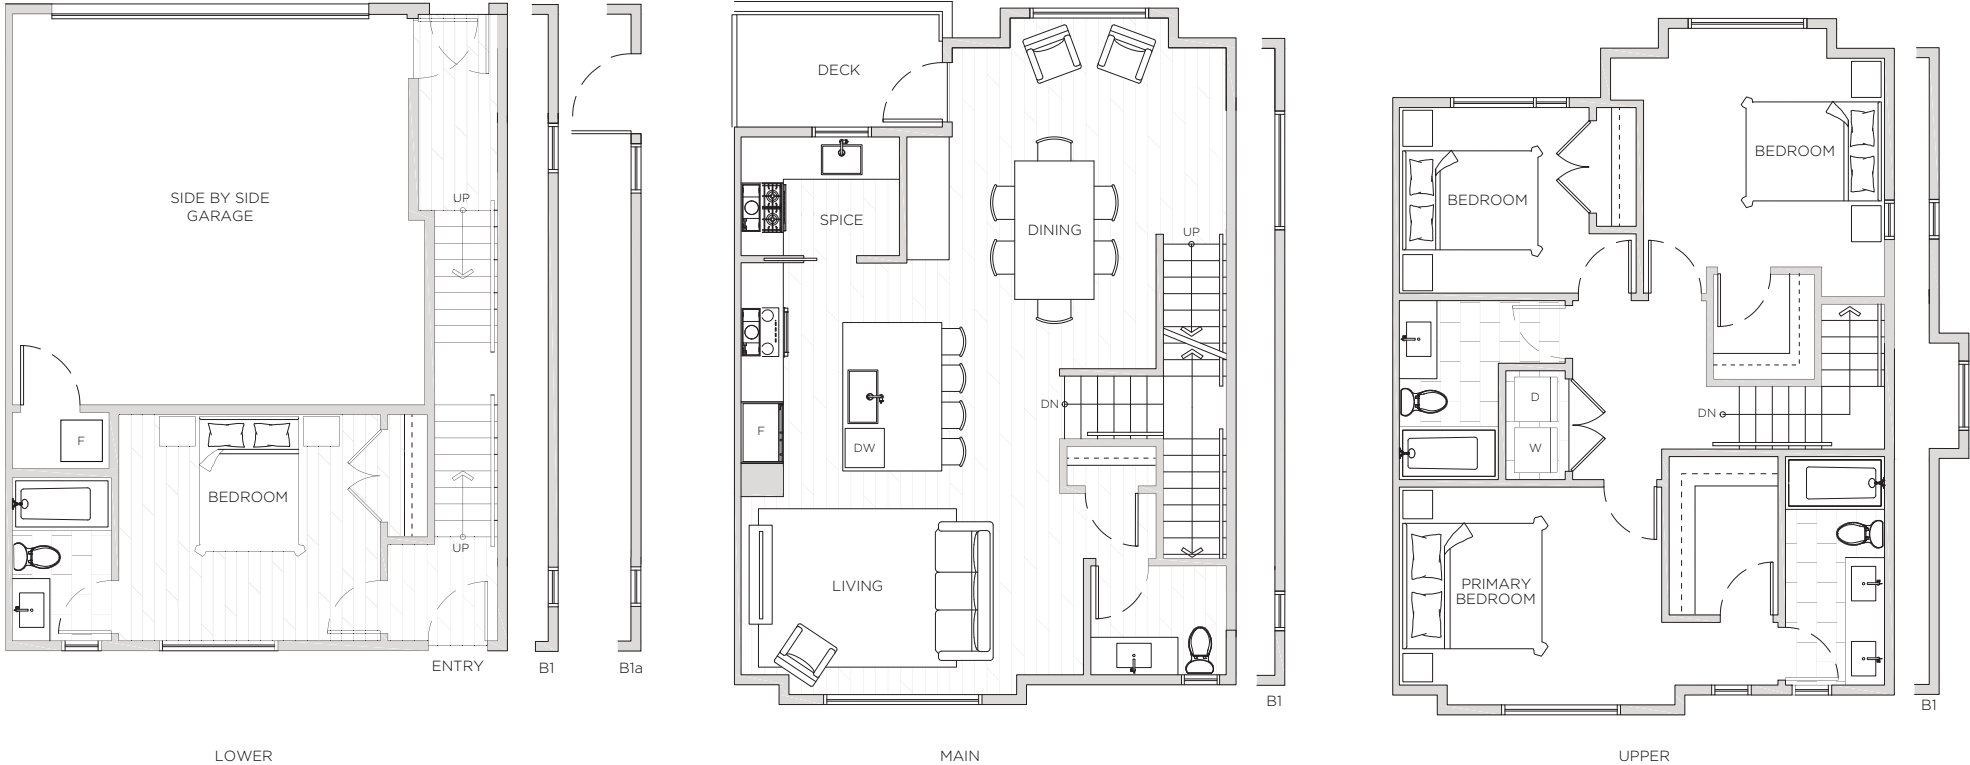

SIGNATURE

BY CRESCENT CREEK HOMES

A Series

4 Bedroom, 3.5 Bathroom

1,962-1,997 sq. ft.

LOWER

MAIN

UPPER

SIGNATURE

BY CRESCENT CREEK HOMES

B Series

4 Bedroom, 3.5 Bathroom
2,003-2,041 sq. ft.

SIGNATURE

BY CRESCENT CREEK HOMES

C Series

4 Bedroom, 2.5 Bathroom
1,472-1,494 sq. ft.