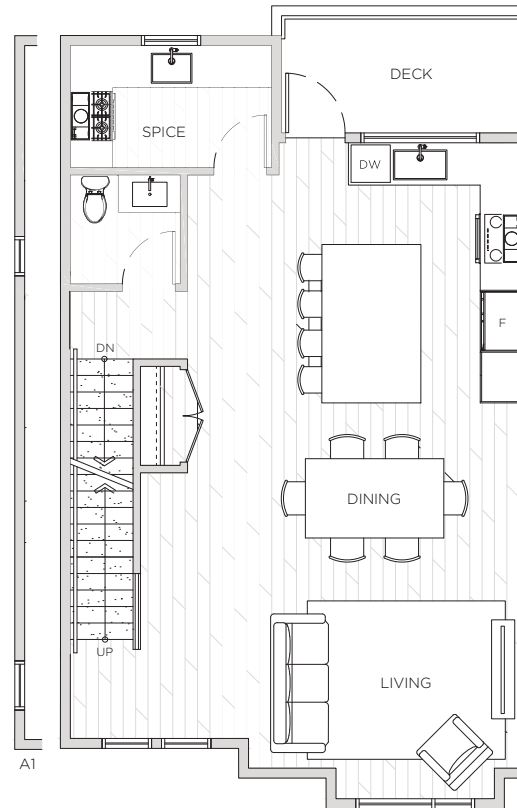

SIGNATURE

BY CRESCENT CREEK HOMES

A Series

4 Bedroom, 3.5 Bathroom

1,962-1,997 sq. ft.

LOWER

MAIN

UPPER

SIGNATURE

BY CRESCENT CREEK HOMES

B Series

4 Bedroom, 3.5 Bathroom
2,003-2,041 sq. ft.

SIGNATURE

BY CRESCENT CREEK HOMES

C Series

4 Bedroom, 2.5 Bathroom
1,472-1,494 sq. ft.