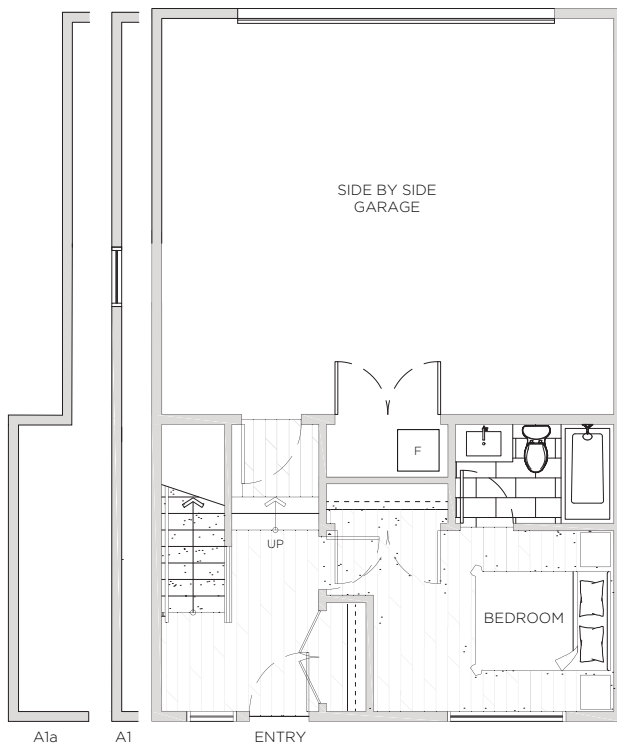

SIGNATURE

BY CRESCENT CREEK HOMES

A Series

4 Bedroom, 3.5 Bathroom

1,962-1,997 sq. ft.

LOWER

MAIN

UPPER

SIGNATURE

BY CRESCENT CREEK HOMES

B Series

4 Bedroom, 3.5 Bathroom
2,003-2,041 sq. ft.

SIGNATURE

BY CRESCENT CREEK HOMES

C Series

4 Bedroom, 2.5 Bathroom
1,472-1,494 sq. ft.